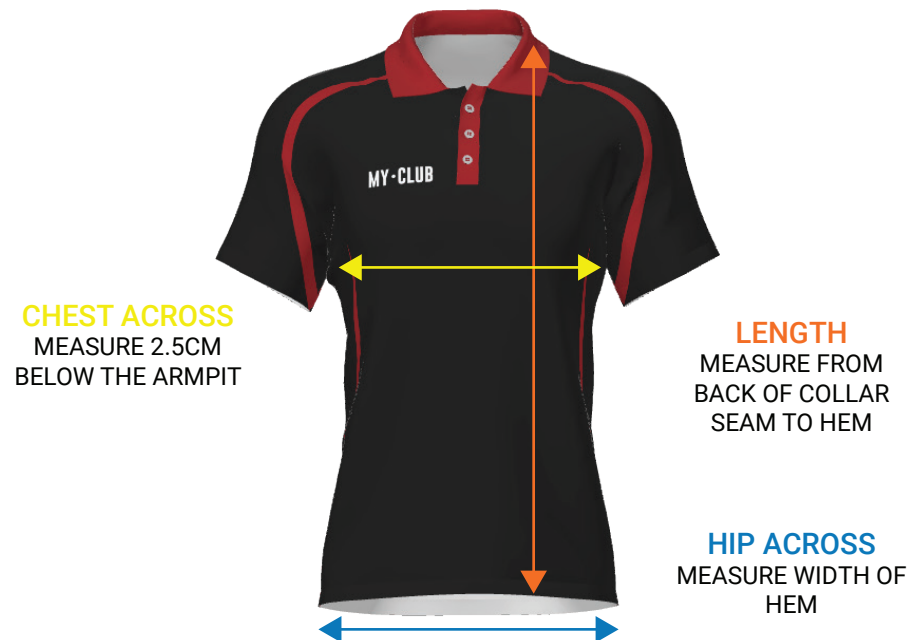

BOWLS

SIZE GUIDE

MY-CLUB

YOUTH POLO SHIRT SIZE GUIDE:

*All measurements are in cm

SIZE	CHEST ACROSS	LENGTH	HIP ACROSS
4XSY	35	48	33
3XSY	38	52	36
2XSY	41	56	39
XSY	44	60	42
SY	46	64	44
MY	48	66	46
LY	50	68	48
XLY	52	71	50