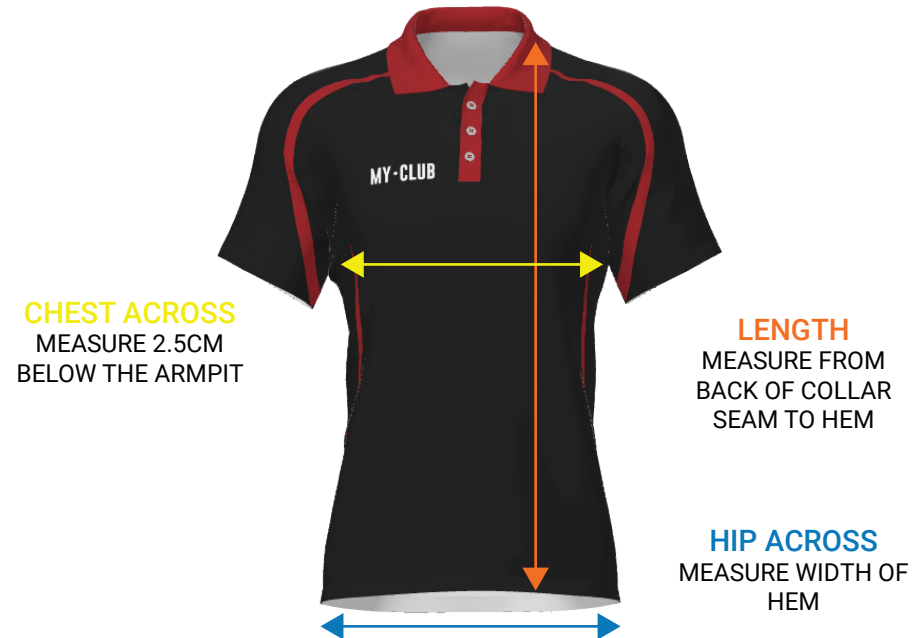

BOWLS

SIZE GUIDE

MY-CLUB

WOMENS POLO SHIRT SIZE GUIDE:

*All measurements are in cm

SIZE	CHEST ACROSS	LENGTH	HIP ACROSS
6	47	62	47
8	48	62.5	48
10	50.5	63.5	50.5
12	53	64.5	53
14	55.5	65.5	55.5
16	58	66.5	58
18	60.5	67.5	60.5
20	63	68.5	63